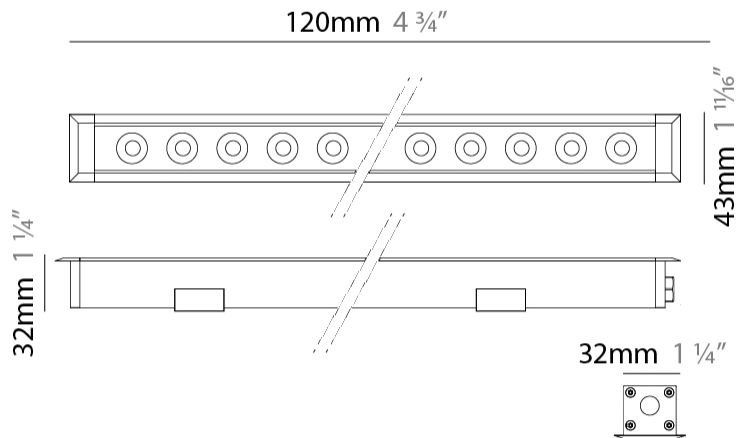

RATINGS AND CERTIFICATIONS

Certified By: Certified for North American Standards
IP rating: IP67
IK Rating: IK07
Bug Rating: B1 U0 G0